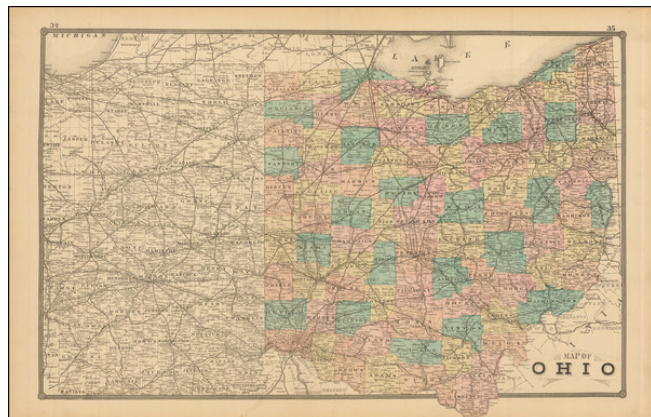

## Map of Ohio

**Stock#:** 80644  
**Map Maker:** Page  
**Date:** 1881  
**Place:** Chicago  
**Color:** Color  
**Condition:** VG  
**Size:** 25 x 16.75 inches  
**Price:** SOLD

### Description:

Scarce map of Ohio, published by H.R. Page.

The map is colored by counties and provides a highly detailed treatment of the railroads in Ohio at the beginning of the 1880s.

Includes nice coverage of Indiana.