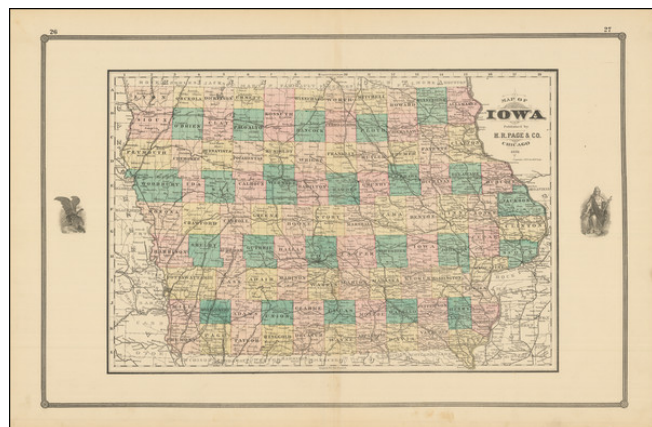

Barry Lawrence Ruderman Antique Maps Inc.

7407 La Jolla Boulevard
La Jolla, CA 92037

www.raremaps.com

(858) 551-8500
blr@raremaps.com

Map of Iowa . . . 1881

Stock#: 80642
Map Maker: Page & Co.
Date: 1881
Place: Chicago
Color: Hand Colored
Condition: VG+
Size: 24.5 x 16 inches
Price: \$ 175.00

Description:

A very rare, large and decorative map of the state of Iowa.

Colored by counties and showing cities, towns, rivers, railroads etc.

Page's maps rarely appear on the market and are even rarer in good condition.