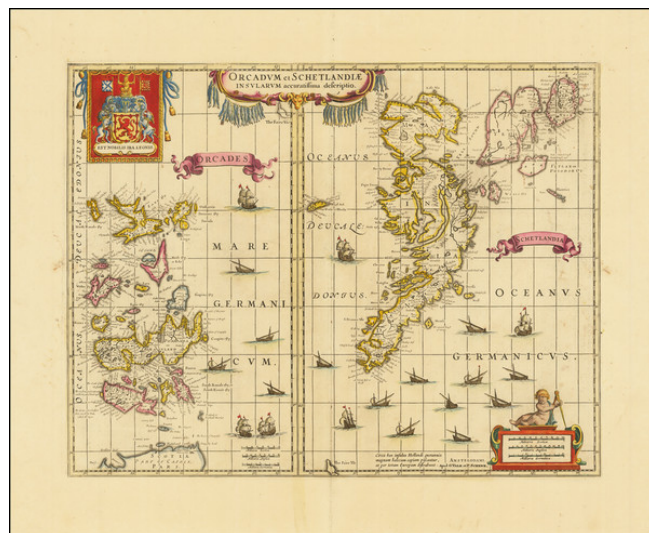

Barry Lawrence Ruderman Antique Maps Inc.

7407 La Jolla Boulevard
La Jolla, CA 92037

www.raremaps.com

(858) 551-8500
blr@raremaps.com

Orcadum et Schetlandiae Insularum accuratissima descriptio

Stock#: 80620
Map Maker: Valk & Schenk
Date: 1690 circa
Place: Amsterdam
Color: Hand Colored
Condition: VG+
Size: 19 x 15 inches
Price: \$ 450.00

Description:

Finely colored example of Valk & Schenk's maps of the Shetlands and Orkneys.

Includes an elaborate coat of arms, cartouche and scale of miles.

Detailed Condition: