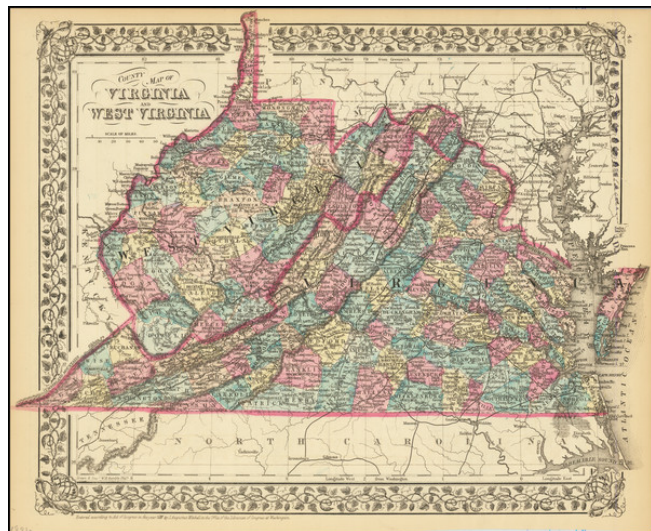

Barry Lawrence Ruderman Antique Maps Inc.

7407 La Jolla Boulevard
La Jolla, CA 92037

www.raremaps.com

(858) 551-8500
blr@raremaps.com

County Map of Virginia and West Virginia

Stock#: 80540
Map Maker: Mitchell Jr.
Date: 1886
Place: Philadelphia
Color: Hand Colored
Condition: VG+
Size: 14 x 11 inches
Price: \$ 145.00

Description:

Nice example of SA Mitchell Jr.'s map of Virginia and West Virginia.

The map is map colored by counties and showing early towns, post offices, roads, rail lines, etc.

Detailed Condition: