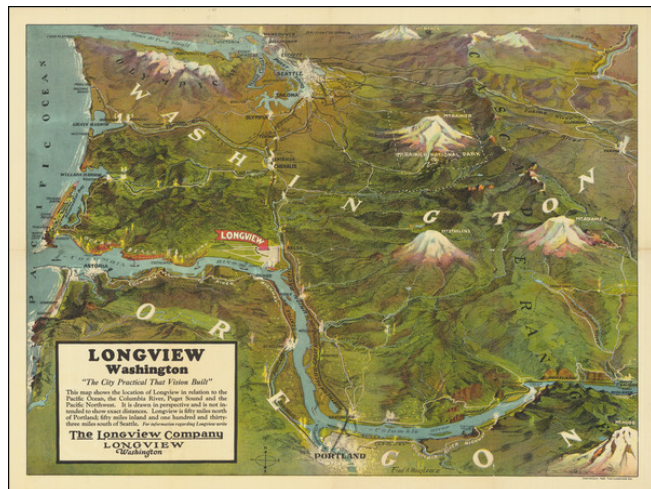

## (Oregon and Washington) Longview, Washington "The City Practical That Vision Built"

**Stock#:** 80518  
**Map Maker:** Routledge  
**Date:** 1923  
**Place:** Longview, WA  
**Color:** Color  
**Condition:** VG+  
**Size:** 26 x 19 inches  
**Price:** SOLD

### Description:

Great vintage map of Washington State, designed by the renowned West Coast artist Fred Routledge, who specialized in this type of pictorial mapping. This map advertises the city of Longview, which was designed by George Kessler and incorporated the year after this map was published, in 1924.

Located at the final major bend of the Columbia River, Longview is here shown planned in a Roman style, following Washington D.C. The rest of the state of Washington is attractively portrayed, with Mt. Rainier, Mt. St. Helens, Seattle, Tacoma, and many other parts of the state visible, as well as Portland in Oregon.

Routledge was perhaps the best mapmaker in Oregon history; his work exemplifies the stylized realism of the first decades of the 20th century. This style matched modern mapmaking techniques with the budding pictorial mapping tradition and incorporated the revelations provided by commercial air travel and photography.