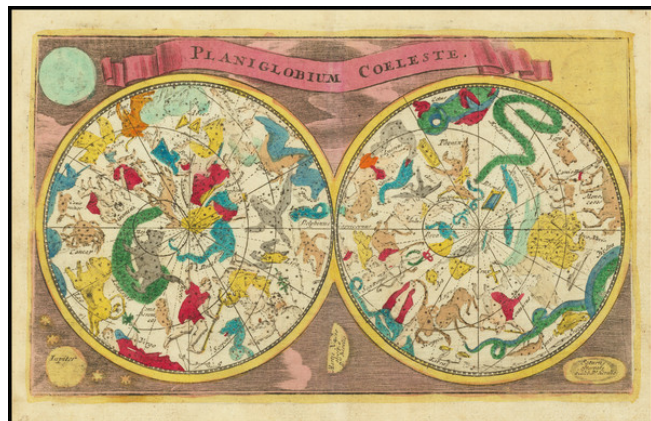

Barry Lawrence Ruderman Antique Maps Inc.

7407 La Jolla Boulevard
La Jolla, CA 92037

www.raremaps.com

(858) 551-8500
blr@raremaps.com

Planiglobium Coeleste

Stock#: 80485
Map Maker: Zurner / Weigel
Date: 1739
Place: Nuremberg
Color: Hand Colored
Condition: VG+
Size: 8 x 5 inches
Price: \$ 450.00

Description:

Gorgeous double hemisphere map of the northern and southern hemispheres, showing representations of the constellations.

Outside the hemispheres are representations of the sun, moon, Jupiter, Martis Xadis, and Saturn, based upon observations by Celeb Do. Hevolio.

Unusual and decorative map from a scarce A.F. Zurner atlas.

Detailed Condition: