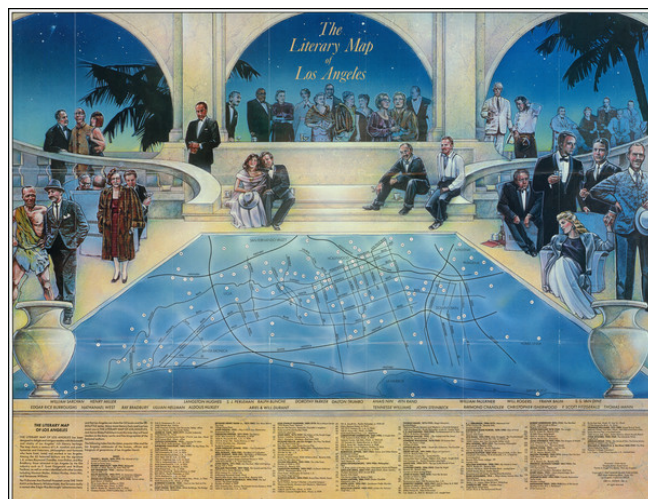

## The Literary Map of Los Angeles

**Stock#:** 80366  
**Map Maker:** Ayriss / Lewis  
**Date:** 1987  
**Place:** Los Angeles  
**Color:** Color  
**Condition:** VG+  
**Size:** 26.5 x 20.5 inches  
**Price:** \$ 295.00

#### *Novelists and Poets, Humorists and Historians, Philosophers and Fantasists*

Charming pictorial map, celebrating the literary history of Los Angeles.

The map identifies 65 featured authors, illustrating the different regions of Los Angeles to which they are associated.