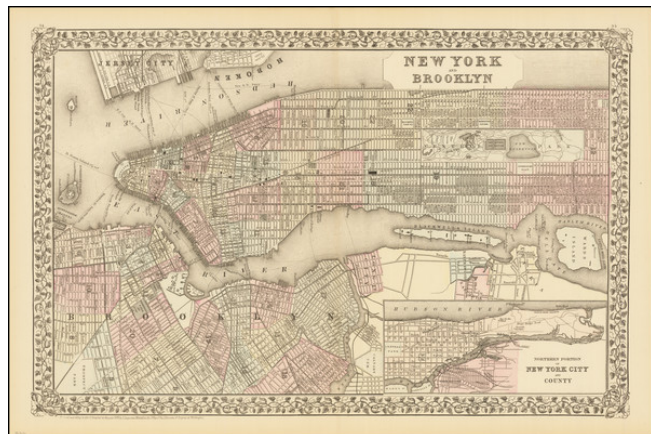

Barry Lawrence Ruderman Antique Maps Inc.

7407 La Jolla Boulevard
La Jolla, CA 92037

www.raremaps.com

(858) 551-8500
blr@raremaps.com

New York and Brooklyn

Stock#: 80338
Map Maker: Mitchell Jr.
Date: 1880
Place: Philadelphia
Color: Hand Colored
Condition: VG
Size: 21 x 13.5 inches
Price: SOLD

Description:

Detailed map of New York City, Brooklyn, etc., hand colored by wards.

Shows streets, buildings, parks, islands, ship works, ferries, rail lines, etc. Inset of the Northern portion of Manhattan.

One of the best large format commercial atlas maps of the period.

Detailed Condition: