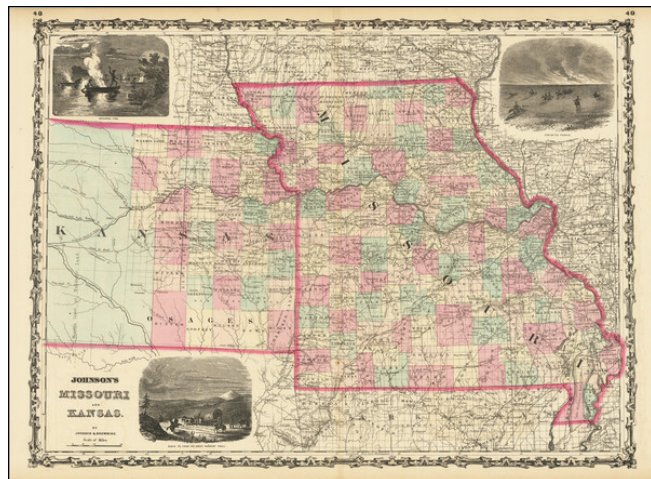

## Johnson's Missouri and Kansas

**Stock#:** 80330  
**Map Maker:** Johnson & Browning  
**Date:** 1861  
**Place:** New York  
**Color:** Hand Colored  
**Condition:** VG+  
**Size:** 23 x 17 inches  
**Price:** SOLD

#### *Early State!*

Decorative map of Missouri and Kansas, published by Johnson & Ward.

The map is hand colored by counties, and shows towns, counties, townships, roads, railroads, rivers, forts, Indian Tribes, etc.

Includes large decorative vignettes of a fire on the prairie with horse mounted Indians, the Santa Fe Trail and spear fishing Indians.