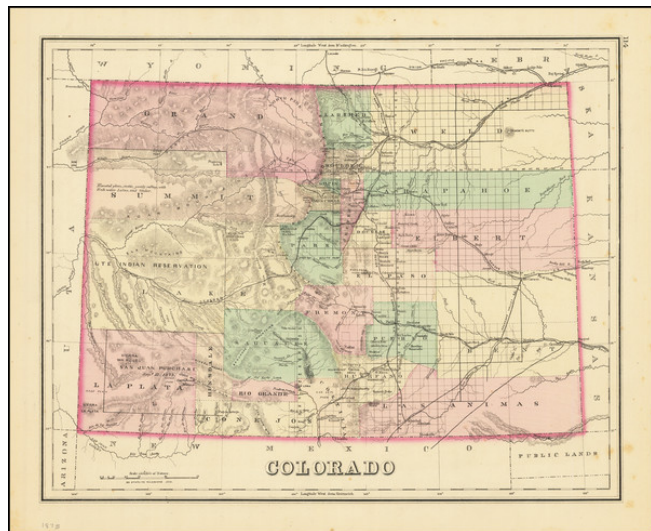

Barry Lawrence Ruderman Antique Maps Inc.

7407 La Jolla Boulevard
La Jolla, CA 92037

www.raremaps.com

(858) 551-8500
blr@raremaps.com

Colorado

Stock#: 80326
Map Maker: Gray
Date: 1876
Place: Philadelphia
Color:
Condition: VG+
Size: 15 x 12 inches
Price: SOLD

Description:

Interesting early map of Colorado, colored by counties.

Shows towns, rivers, lakes, roads, mountains, and other details.

In Southwestern Colorado, there is still no evidence of the coming mining boom which would be centered in areas such as Silverton, Ouray and Durango. Predates a number of Southeastern Counties, including Montrose, Ouray, Dolores and San Juan Counties.

Includes a large area of Lake County labeled as Ute Indian Reservation.

Detailed Condition: