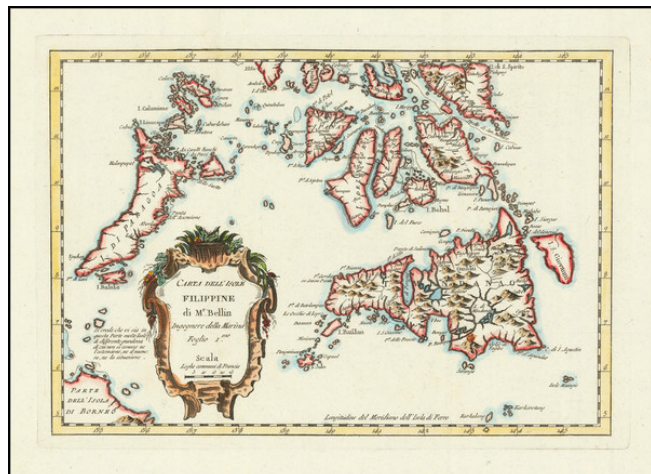

Stock#: 80315
Map Maker: Formaleoni
Date: 1781 circa
Place: Venice
Color: Hand Colored
Condition: VG+
Size: 11.5 x 8 inches
Price: \$ 375.00

Description:

Finely engraved Italian copy of the map of the southern portion of the Philippines, copied from Jacques Nicolas Bellin's *Le Petit Atlas Maritime Recueilli de Cartes et Plans des Quatre Parties du Monde en Cinq Volumes*, first published in Paris in 1764.

The map is based upon the work of Philippine mapmaker Murillo de Velarde, considered the most important map maker of the 18th Century for the Philippines.

Detailed Condition: