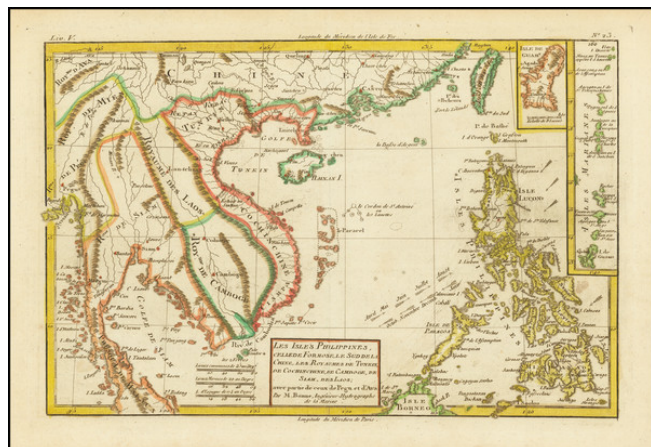

**Barry Lawrence Ruderman  
Antique Maps Inc.**

7407 La Jolla Boulevard  
La Jolla, CA 92037

www.raremaps.com

(858) 551-8500  
blr@raremaps.com

**Les Isles Philippines, celle de Formose, Le Sud de La Chine, Les Royaumes de Tunkin  
de Cochinchine, De Camboge, de Slam des Laos.**

**Stock#:** 80314  
**Map Maker:** Bonne  
**Date:** 1787  
**Place:** Paris  
**Color:** Hand Colored  
**Condition:** VG+  
**Size:** 12.5 x 8 inches  
**Price:** \$ 225.00

**Description:**

***Rigobert Bonne's Map of the Philippines and Contiguous Southeast Asia.***

Marvelous map of the region, extending from Formosa to Borneo and from the Philippines to Pegu, and showing all of Southeast Asia.

Inset of Guam and the Marianas.

**Detailed Condition:**