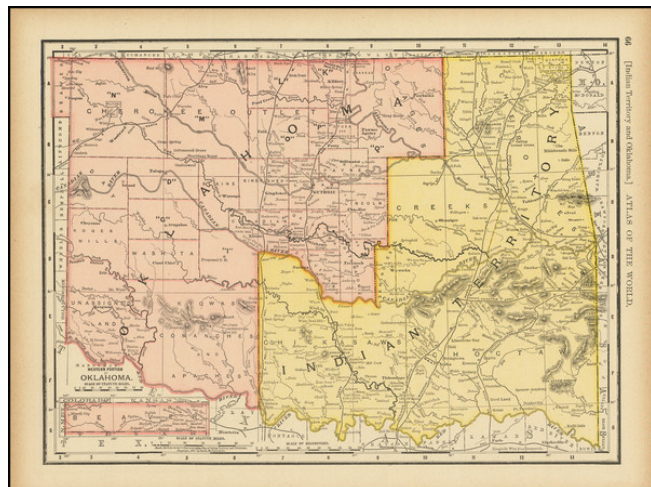

## Indian Territory & Oklahoma

**Stock#:** 80267  
**Map Maker:** Rand McNally & Company  
**Date:** 1893  
**Place:** Chicago  
**Color:** Color  
**Condition:** VG+  
**Size:** 13 x 9.25 inches  
**Price:** \$ 175.00

### Description:

Large format detailed map of Oklahoma and Indian Territory showing towns, rivers, railroads, mountains, lakes, etc.

Beautifully colored with many statistics. From Rand McNally & Sons Business Atlas. One of the few large format maps that shows the brief period where both Oklahoma and Indian Territory appeared on the map.