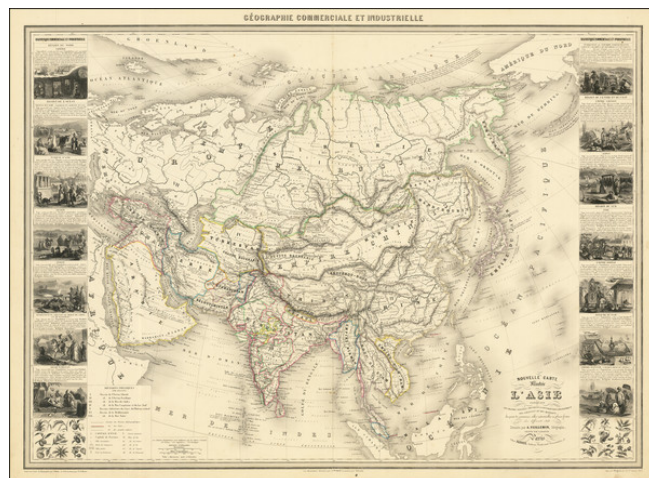

## Nouvelle Carte Illustree de L'Asie. . . (Decorative Vignettes)

**Stock#:** 80233  
**Map Maker:** Vuillemin  
**Date:** 1857  
**Place:** Paris  
**Color:** Outline Color  
**Condition:** VG+  
**Size:** 33 x 24.5 inches  
**Price:** \$ 395.00

### Description:

Scarce decorative large format map of Asia, including 16 decorative side panel vignettes showing indigenous scenes.

Finely engraved by Gerin and illustrated by A. Testard.