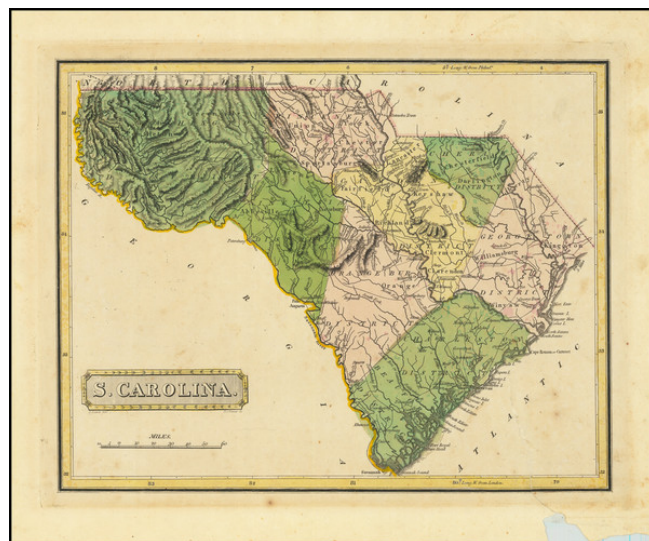

Barry Lawrence Ruderman Antique Maps Inc.

7407 La Jolla Boulevard
La Jolla, CA 92037

www.raremaps.com

(858) 551-8500
blr@raremaps.com

S. Carolina

Stock#: 80179
Map Maker: Lucas Jr.
Date: 1816
Place: Baltimore
Color: Hand Colored
Condition: VG
Size: 11 x 8.5 inches
Price: \$ 1,200.00

Description:

Rare Early Edition of the Field Lucas Map of South Carolina

Nice example of Fielding Lucas' early map of South Carolina, from his *New & Elegant General Atlas of the United States* . . .

A striking example of Fielding Lucas' fine work, which distinguished him as the best publisher of the era.

This is one of the first maps of South Carolina printed in America. This is the first time we have ever offered this first edition of the map.

Detailed Condition:

Minor soiling.