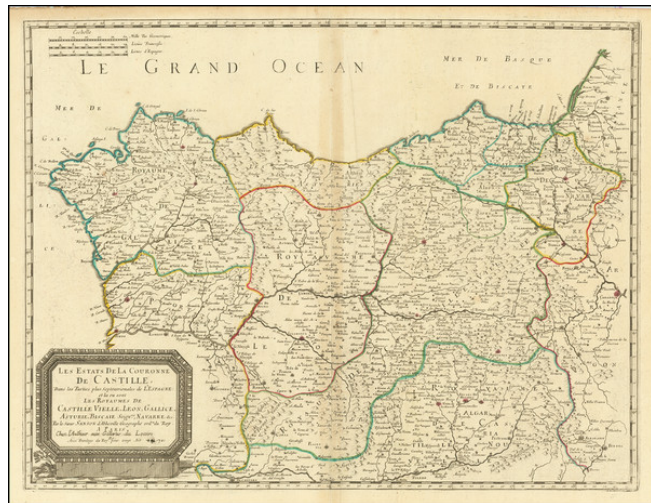

## Les Etats de la Couronne de Castille, Dans les Parties plus Septentrionale de L'Espagne: et la ou sont Les Royaumes de Castille Vielle, Leon, Gallice, Asturie, Biscaie Seigneurie, Navarre &c.1701

**Stock#:** 80148  
**Map Maker:** Sanson  
**Date:** 1671  
**Place:** Paris  
**Color:** Outline Color  
**Condition:** VG+  
**Size:** 21 x 16 inches  
**Price:** \$ 345.00

### Description:

Nicolas Sanson's double-page engraved map of northwestern Spain.

The map was published in Paris in 1652. This is a late state, with Sanson's address changed to "Galleries du Louvre".

### Detailed Condition:

Minor discoloration at centerfold and minor misfold.