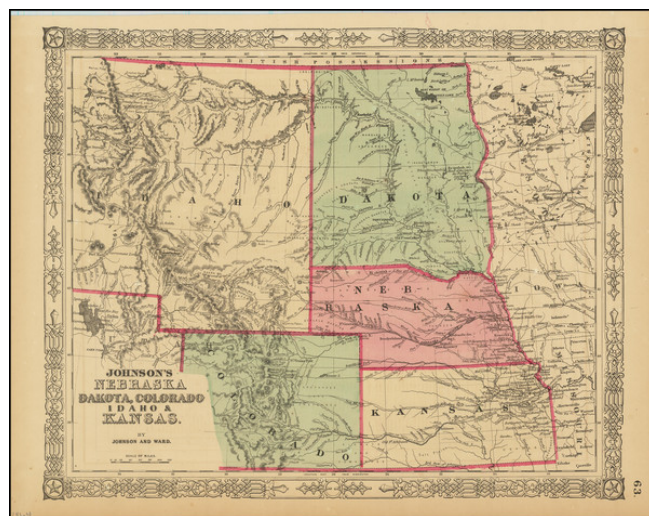

Barry Lawrence Ruderman Antique Maps Inc.

7407 La Jolla Boulevard
La Jolla, CA 92037

www.raremaps.com

(858) 551-8500
blr@raremaps.com

Johnson's Nebraska, Dakota, Colorado Idaho & Kansas (First Appearance of Idaho Territory / Including The Future Montana & Wyoming Territories!)

Stock#: 80122
Map Maker: Johnson & Ward
Date: 1864
Place: New York
Color: Hand Colored
Condition: VG+
Size: 16 x 13 inches
Price: \$ 245.00

Description:

The Earliest Appearance of Idaho Territory--Including The Future Montana & Wyoming Territories

Third in series of Johnson maps showing evolution of the mapping of these western territories.

The most notable feature of the map is the massive Idaho Territory, which incorporates all of the future Wyoming and Montana Territories. Formed in March 1863, Idaho Territory remained in this configuration until May of 1864, when Montana Territory was created, making this configuration a rare and short lived occurrence.

Shows towns, railroads, explorer's routes, mountains, rivers, etc.

Detailed Condition: