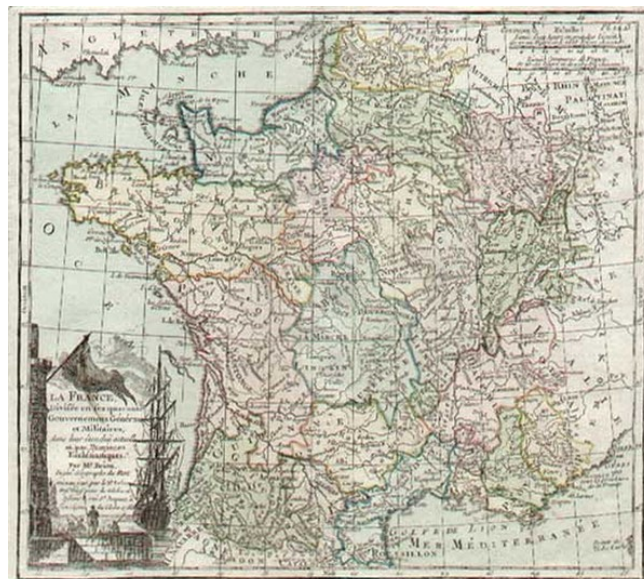

## La France, Divisee en ses quarnate Gouvernemens Genereaux et Militaires...1766

**Stock#:** 8012  
**Map Maker:** Brion de la Tour  
**Date:** 1766  
**Place:** Paris  
**Color:** Hand Colored  
**Condition:** VG+  
**Size:** 12 x 11 inches  
**Price:** SOLD

### Description:

A striking map France with a large decorative cartouche. Attractive wash colors. A decorative map from Brion De La Tour, one of the most prolific cartographic publishers of the mid 18th Century.