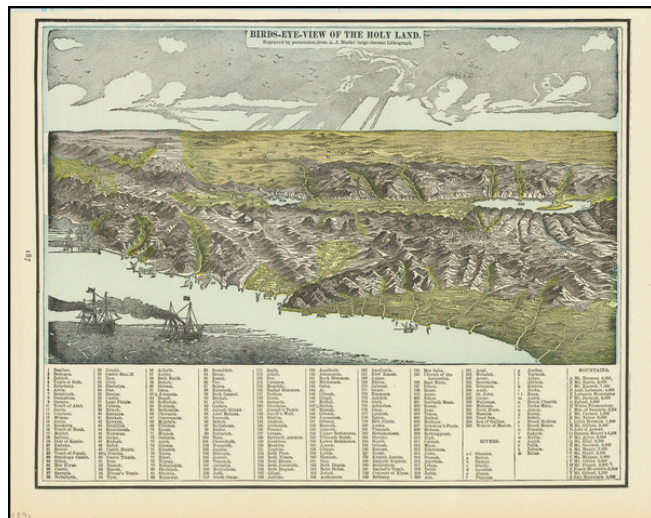

## Birds Eye View of the Holy Land

**Stock#:** 80098  
**Map Maker:** Cram  
  
**Date:** 1891  
**Place:** Chicago  
**Color:** Color  
**Condition:** VG+  
**Size:** 12.5 x 10 inches  
  
**Price:** \$ 125.00

### Description:

Detailed view of the Holy Land, with a key locating more than 300 places.

Published in Chicago by one of America's leading map publishers, George F. Cram.