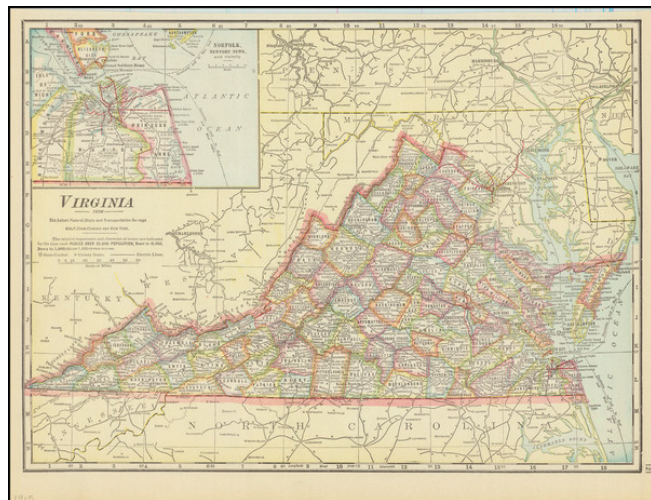

Barry Lawrence Ruderman Antique Maps Inc.

7407 La Jolla Boulevard
La Jolla, CA 92037

www.raremaps.com

(858) 551-8500
blr@raremaps.com

Map of Virginia

Stock#: 80086
Map Maker: Cram
Date: 1915
Place: Chicago
Color: Color
Condition: VG+
Size: 14 x 10.25 inches
Price: \$ 125.00

Description:

Highly detailed map of Virginia, from Cram's large atlas.

Includes a large inset of Norfolk and Vicinity.

The map shows counties, railroads, railway stations, township surveys, mountains, rivers, lakes, and a host of other early details.