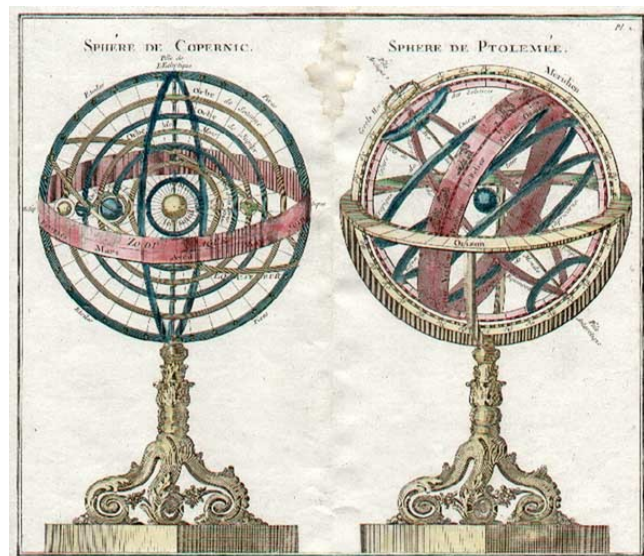

Barry Lawrence Ruderman Antique Maps Inc.

7407 La Jolla Boulevard
La Jolla, CA 92037

www.raremaps.com

(858) 551-8500
blr@raremaps.com

Sphere De Copernic [and] Sphere De Ptolemee

Stock#: 8006
Map Maker: Brion de la Tour
Date: 1766
Place: Paris
Color: Hand Colored
Condition: VG
Size: 12 x 11 inches
Price: SOLD

Description:

A striking set of armillary spheres illustrating the Universe according to Copernicus and Ptolemy respectively. Minor stain at centerfold, as illustrated. Ordinarily a \$275.00 pair. A decorative map from Brion De La Tour, one of the most prolific cartographic publishers of the mid 18th Century.