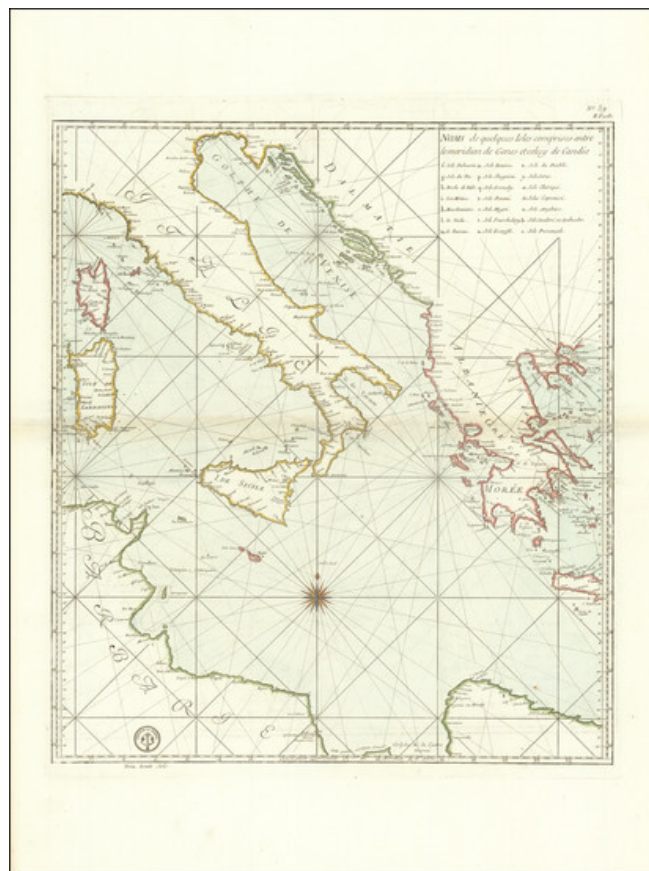

Barry Lawrence Ruderman Antique Maps Inc.

7407 La Jolla Boulevard
La Jolla, CA 92037

www.raremaps.com

(858) 551-8500
blr@raremaps.com

Carte Reduite de la Mer Mediterranee No. 39 II. Feuille

Stock#: 80032
Map Maker: Depot de la Marine
Date: 1737
Place: Paris
Color: Hand Colored
Condition: VG+
Size: 21 x 23.5 inches
Price: SOLD

Description:

Large folio engraved chart of the central part of the Mediterranean, first published in about 1737.

The map is the work of Jacques Nicolas Bellin for the Depot de la Marine and the use of the French Navy.

The chart is centered on the Italian coastline, and includes much information about coastal settlements, islands, etc.

Detailed Condition: