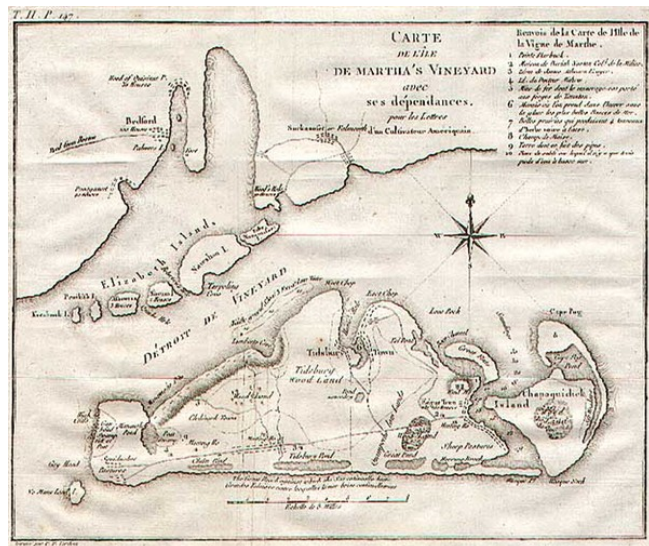

## Carte De L'Ile De Nantucket pour les Lettres d'un Cultivateur Ameriquain

**Stock#:** 8003  
**Map Maker:** Tardieu  
**Date:** 1785  
**Place:** Paris  
**Color:** Uncolored  
**Condition:** VG+  
**Size:** 11 x 8 inches  
**Price:** SOLD

### Description:

French edition of the earliest separate map of Nantucket published in the 18th Century listed in Phillips. The map includes a key naming 26 landmarks. Decorative compass rose. From the French edition of Crevecoeur's Letters from an American Farmer.