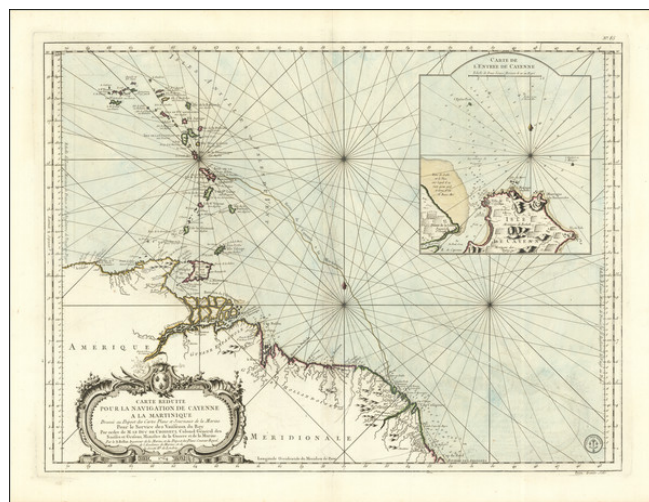

Barry Lawrence Ruderman Antique Maps Inc.

7407 La Jolla Boulevard
La Jolla, CA 92037

www.raremaps.com

(858) 551-8500
blr@raremaps.com

Carte Reduite Pour La Navigation de Cayenne a la Martinique . . . Carte de L'Entree de Cayenne

Stock#: 80024
Map Maker: Bellin / Depot de la Marine
Date: 1764
Place: Paris
Color: Hand Colored
Condition: VG+
Size: 29 x 21.5 inches
Price: \$ 375.00

Description:

Fine large sea chart covering the eastern Caribbean from the Virgin Islands to Aruba and Curacao, along with the contiguous coast of South America.