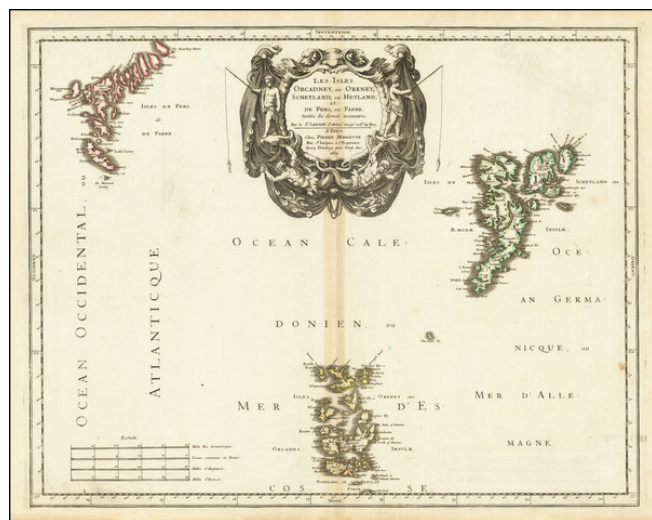

**Barry Lawrence Ruderman
Antique Maps Inc.**

7407 La Jolla Boulevard
La Jolla, CA 92037

www.raremaps.com

(858) 551-8500
blr@raremaps.com

**[Shetland Islands] Les Isles Orcadney, ou Orkney; Schetland, ou Hetland; et de Fero, ou
Farre tirees de divers memoires . . . 1665**

Stock#: 79773
Map Maker: Sanson
Date: 1665
Place: Paris
Color: Outline Color
Condition: VG
Size: 21.75 x 17 inches
Price: \$ 345.00

Description:

Detailed map of the Shetland Islands, published by Nicolas Sanson.

Detailed Condition:

Discoloration at centerfold.