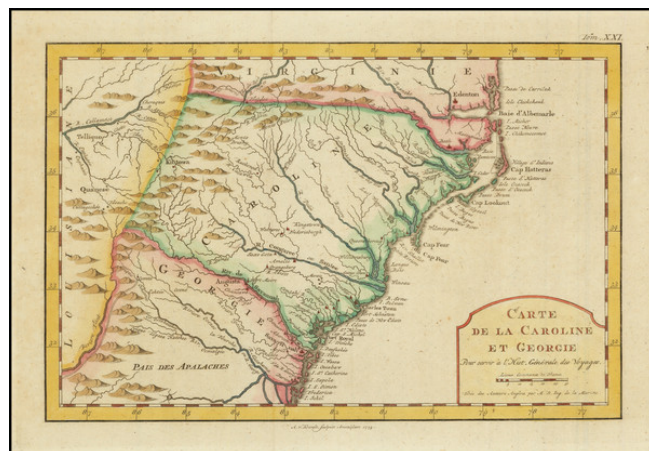

Barry Lawrence Ruderman Antique Maps Inc.

7407 La Jolla Boulevard
La Jolla, CA 92037

www.raremaps.com

(858) 551-8500
blr@raremaps.com

Carte De La Caroline Et Georgie . . .

Stock#: 79739
Map Maker: Krevelt
Date: 1773
Place: Amsterdam
Color: Hand Colored
Condition: VG+
Size: 11 x 7.5 inches
Price: \$ 395.00

Description:

Detailed map of the region from just north of Albemarle to Jekil Isle, extending inland to the Appalachians and showing part of Eastern Tennessee.

Shows extensive river system, mountains, islands and some early settlements on both sides of the mountains.

A nice early regional map. From the Dutch edition of Bellin's *Histoire General des Voyages*.

Detailed Condition: