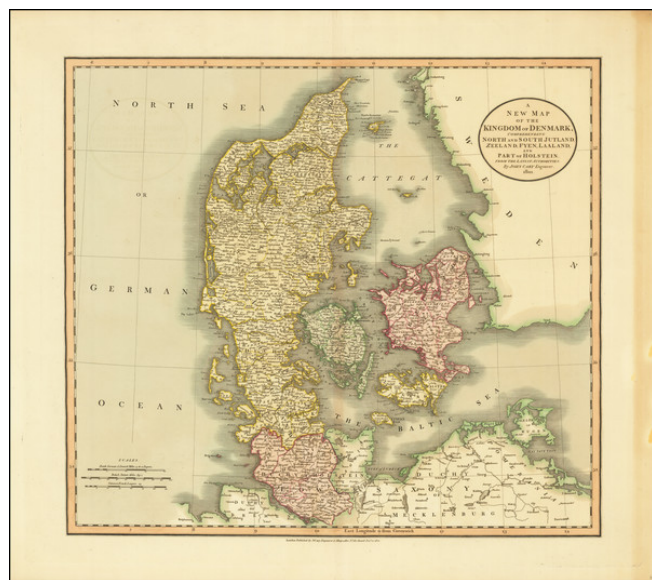

**Barry Lawrence Ruderman  
Antique Maps Inc.**

7407 La Jolla Boulevard  
La Jolla, CA 92037

www.raremaps.com

(858) 551-8500  
blr@raremaps.com

---

**A New Map of the Kingdom of Denmark, Comprehending North and South Jutland,  
Zeeland, Fyen, Laaland and part of Holstein . . . 1801**

**Stock#:** 79597  
**Map Maker:** Cary  
**Date:** 1801  
**Place:** London  
**Color:** Hand Colored  
**Condition:** VG  
**Size:** 20 x 18 inches  
**Price:** \$ 195.00

**Description:**

Detailed map of Denmark and neighboring regions, colored by provinces.

One of the best large format English atlas maps of the period.

**Detailed Condition:**