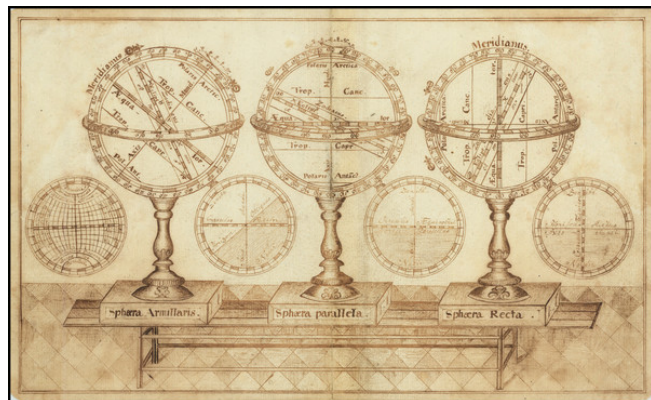

**Barry Lawrence Ruderman
Antique Maps Inc.**

7407 La Jolla Boulevard
La Jolla, CA 92037

www.raremaps.com

(858) 551-8500
blr@raremaps.com

[Sphera Armillaris. Sphera parallela. Sphera Recta.]

Stock#: 79570
Map Maker: Anonymous
Date: 1720 circa
Place: n.p.
Color: Pen & Ink
Condition: VG
Size: 12.25 x 7.25 inches
Price: \$ 275.00

Description:

Unusual hand drawn set of spheres, drawn in the early 18th Century.

Detailed Condition: