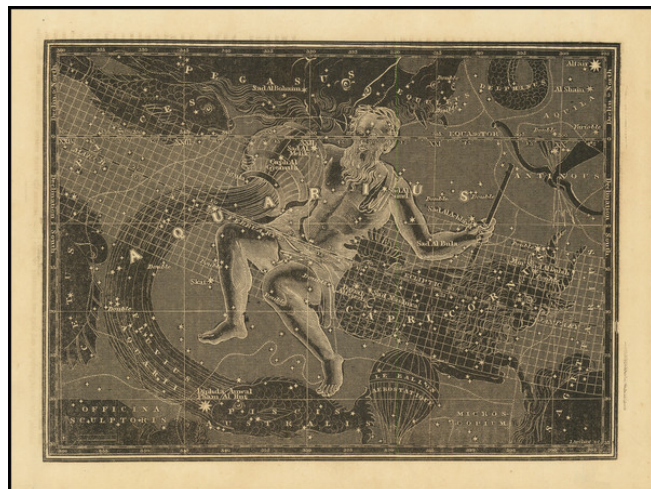

Barry Lawrence Ruderman Antique Maps Inc.

7407 La Jolla Boulevard
La Jolla, CA 92037

www.raremaps.com

(858) 551-8500
blr@raremaps.com

[Aquarius]

Stock#: 79552
Map Maker: Pinnock
Date: 1832
Place: London
Color: Uncolored
Condition: VG+
Size: 9 x 6.5 inches
Price: \$ 145.00

Description:

Striking image of the Constellation Aquarius and surrounding constellations, published in London in 1832.

A distinctive woodblock engraved map published in London, in 1832, in William Pinnock's "The Guide To Knowledge".

The map was engraved by Joshua Archer and Sidney Hall.

Detailed Condition: