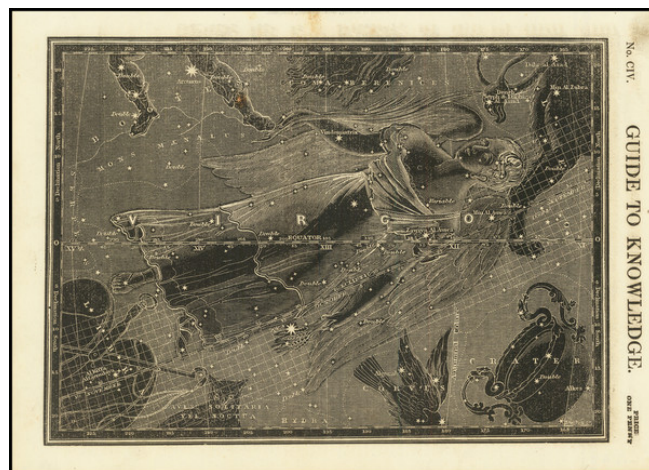

Barry Lawrence Ruderman Antique Maps Inc.

7407 La Jolla Boulevard
La Jolla, CA 92037

www.raremaps.com

(858) 551-8500
blr@raremaps.com

[Virgo]

Stock#: 79551
Map Maker: Pinnock
Date: 1832
Place: London
Color: Uncolored
Condition: VG
Size: 9 x 6.5 inches
Price: \$ 145.00

Description:

Striking image of the Constellation Virgo and surrounding constellations, published in London in 1832.

A distinctive woodblock engraved map published in London, in 1832, in William Pinnock's "The Guide To Knowledge".

The map was engraved by Joshua Archer and Sidney Hall.

Detailed Condition: