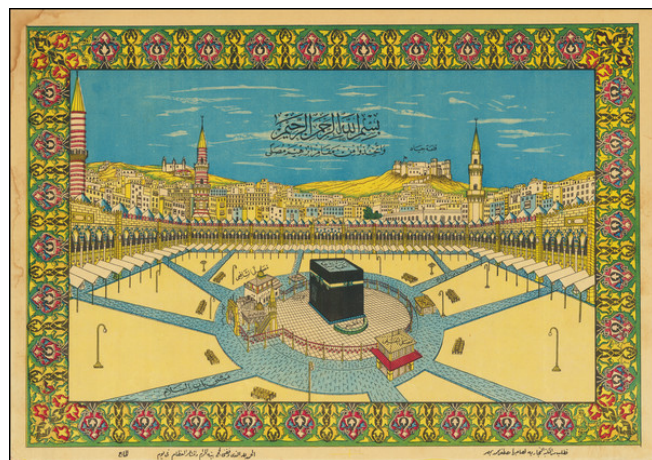

Barry Lawrence Ruderman Antique Maps Inc.

7407 La Jolla Boulevard
La Jolla, CA 92037

www.raremaps.com

(858) 551-8500
blr@raremaps.com

[Mecca and the Kaaba]

Stock#: 79544
Map Maker: Anonymous
Date: 1930 circa
Place: n.p.
Color: Color
Condition: VG
Size: 20.75 x 14.25 inches
Price: \$ 1,800.00

Description:

Fine 20th Century chromolithographic view of a portion of Mecca, centered on the Kaaba.

This view is unusual, in that it shows three minarets and the surrounding hills of Mecca, unlike most of the views of the Kaaba sold to pilgrims to commemorate the Hajj.

Another unusual feature of the image is what appears to be a ring of electric street lamps around the Kaaba. The first electric lighting system was installed during the reign of Ḥusayn ibn 'Alī (emir of Mecca 1908-16 and king of Hejaz 1916-24).

Detailed Condition:

Minor dampstains in the blank margins.