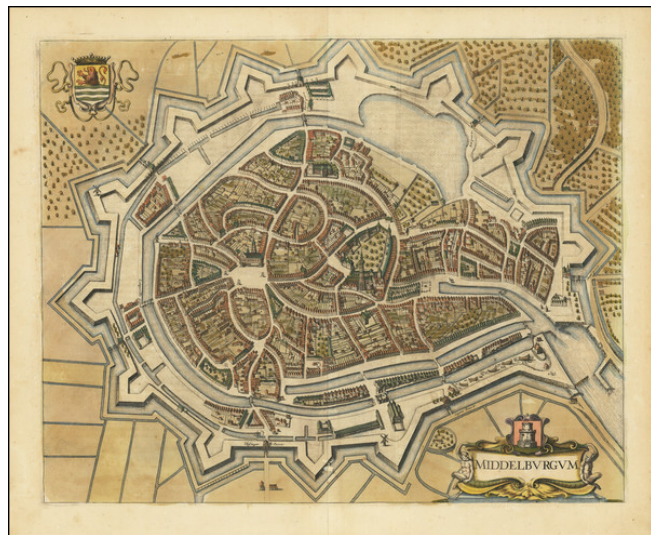

## Middelburgum

**Stock#:** 79535  
**Map Maker:** Jansson  
**Date:** 1657  
**Place:** Amsterdam  
**Color:** Hand Colored  
**Condition:** VG  
**Size:** 21 x 16.5 inches  
**Price:** \$ 450.00

### Description:

Nice old color example of Johannes Jansson's plan of Middelburg, from his *Theatrum Urbium Celebriorum Totius Belgii*.

### Detailed Condition:

Old Color