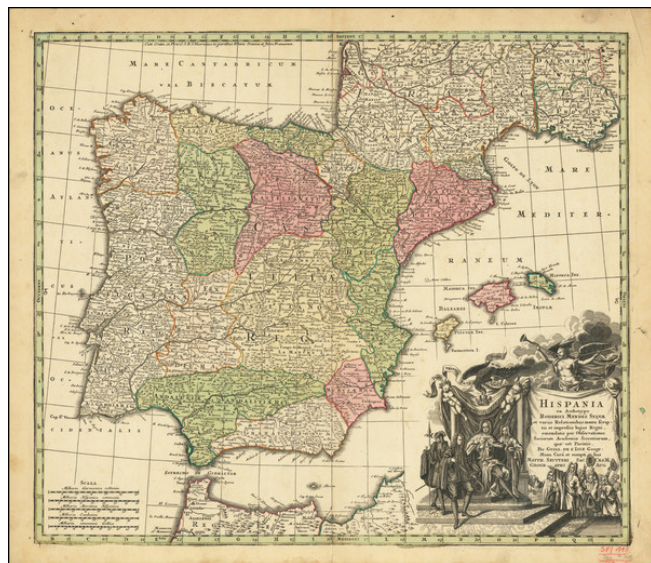

Stock#: 79528
Map Maker: Seutter
Date: 1740 circa
Place: Augsburg
Color: Hand Colored
Condition: VG
Size: 22.5 x 19.5 inches
Price: \$ 395.00

Description:

With Credit To Spanish Historian Rodrigo Méndez Silva

Scarce map of the Iberian Peninsula, published by Seutter in Augsburg.

The present example is an early state, with a fine dark impression of the decorative cartouche.

The title references the work of Rodrigo Méndez Silva (1606-1670) a Spanish historian, genealogist, geographer and writer.