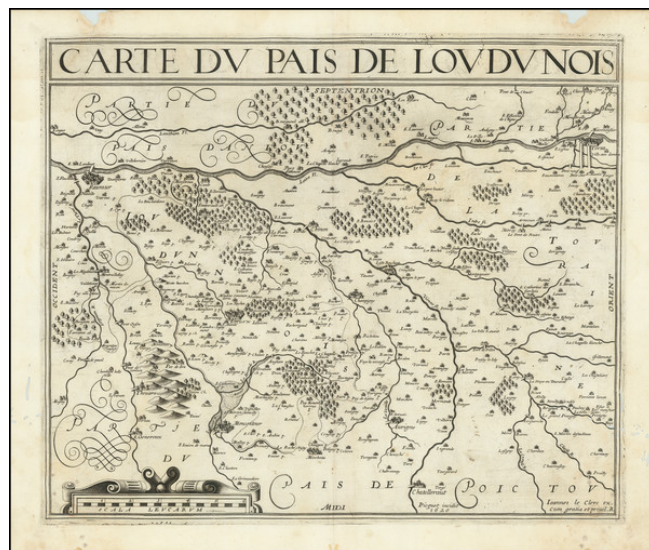

Barry Lawrence Ruderman Antique Maps Inc.

7407 La Jolla Boulevard
La Jolla, CA 92037

www.raremaps.com

(858) 551-8500
blr@raremaps.com

Carte du Pais de Loudunois

Stock#: 79526
Map Maker: Le Clerc
Date: 1620
Place: Paris
Color: Uncolored
Condition: VG
Size: 15.5 x 13 inches
Price: \$ 295.00

Description:

Rare separately issued map of the Loudun region of France, engraved by Hugues Picart and published by Jean Le Clerc.

The map tracks the Loire River from Saumur in the west to Tours in the east, and extending south to Moncontour, Mirebeau and Chatellerault.