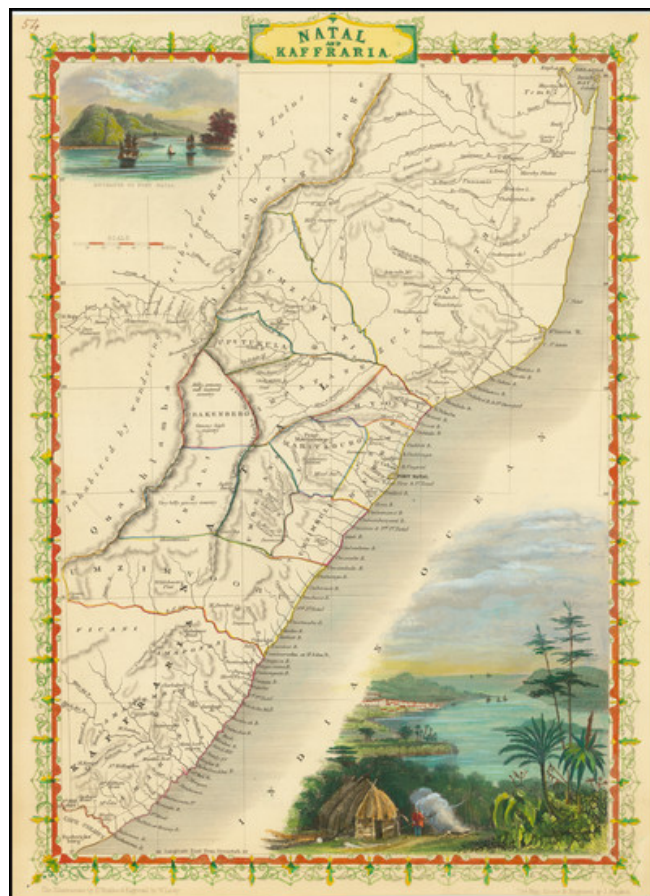

Barry Lawrence Ruderman Antique Maps Inc.

7407 La Jolla Boulevard
La Jolla, CA 92037

www.raremaps.com

(858) 551-8500
blr@raremaps.com

Natal and Kaffraria

Stock#: 79522
Map Maker: Tallis
Date: 1851
Place: London
Color: Hand Colored
Condition: VG+
Size: 9.5 x 13 inches
Price: \$ 225.00

Description:

Striking full color example of this marvelous map.

Decorative vignettes of Entrance to Port Natal. Engraved for R. Montgomery Martin's Illustrated Atlas. Tallis was one of the last great decorative map makers. His maps are prized for the wonderful vignettes of indigenous scenes, people, etc. Remarkable color.