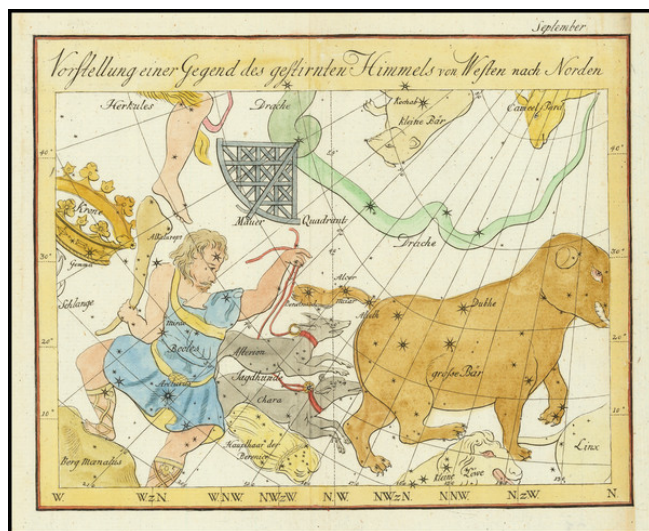

## (September) Vorstellung einer Gegend des gestirnten Himmels von Westen nach Norden

**Stock#:** 79495  
**Map Maker:** Bode  
**Date:** 1805 circa  
**Place:** Berlin  
**Color:** Hand Colored  
**Condition:** VG  
**Size:** 8 x 6.5 inches  
**Price:** \$ 245.00

### Description:

Striking star chart showing the constellations visible in the September sky, published by Johann Elert Bode (1747-1826), in his *Vorstellung der Gestirne auf XXXIV Tafeln*, 1805.

Major constellations include Bootes, Quadrant and Ursa Major.