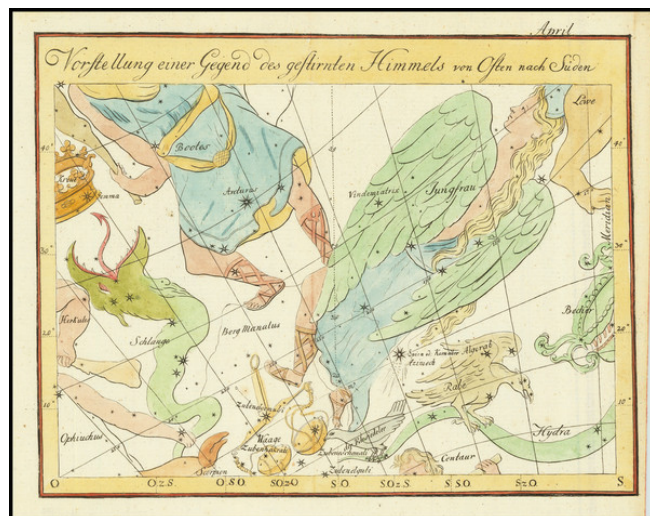

Stock#: 79492
Map Maker: Bode
Date: 1801
Place:
Color: Hand Colored
Condition: VG
Size: 8 x 6.25 inches
Price: \$ 245.00

Description:

Striking star chart showing the constellations visible in the April sky, published by Johann Elert Bode (1747-1826), in his *Vorstellung der Gestirne auf XXXIV Tafeln*, 1805.

Major constellations include Libra and Virgo.

Detailed Condition: