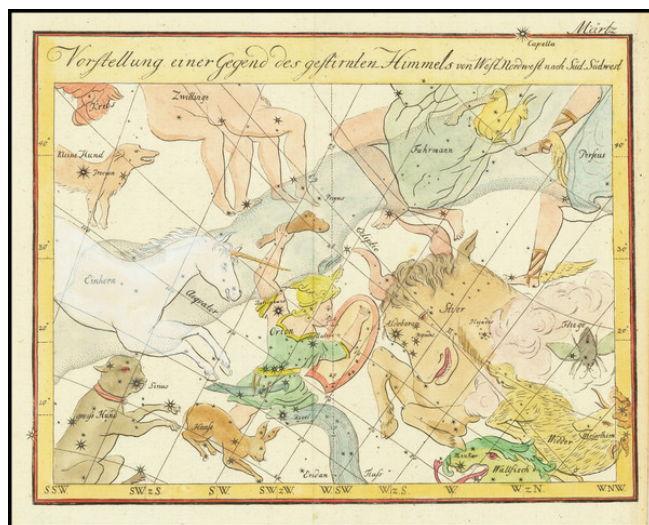

Stock#: 79491
Map Maker: Bode
Date: 1801
Place:
Color: Hand Colored
Condition: VG
Size: 8 x 6.25 inches
Price: \$ 245.00

Description:

Striking star chart showing the constellations visible in the March sky, published by Johann Elert Bode (1747-1826), in his *Vorstellung der Gestirne auf XXXIV Tafeln*, 1805.

Major constellations include Orion and Taurus.

Detailed Condition: