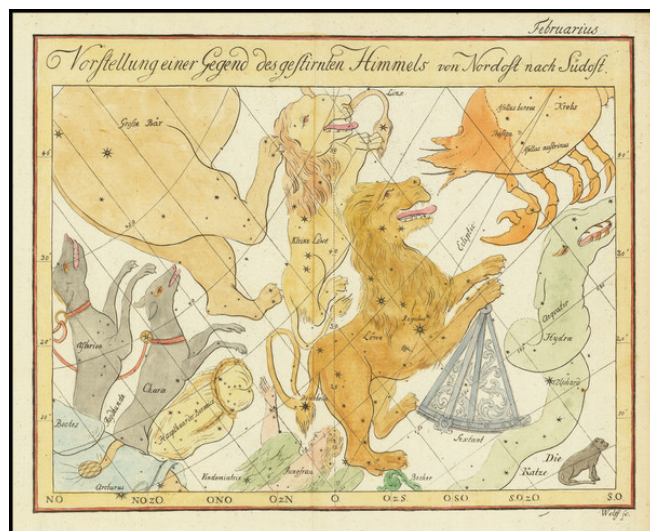

Barry Lawrence Ruderman Antique Maps Inc.

7407 La Jolla Boulevard
La Jolla, CA 92037

www.raremaps.com

(858) 551-8500
blr@raremaps.com

(Februarius) Vorstellung einer Gegend des gestirnten Himmels von Nordost nach Sudost

Stock#: 79490
Map Maker: Bode
Date: 1801
Place:
Color: Hand Colored
Condition: VG+
Size: 8 x 6.25 inches
Price: \$ 245.00

Description:

Striking star chart showing the constellations visible in the February sky, published by Johann Elert Bode (1747-1826), in his *Vorstellung der Gestirne auf XXXIV Tafeln*, 1805.

Major constellations include Leo Major, Leo Minor, Sextant, Hydra, Ursa Major, and Canis Venatici.

Detailed Condition: