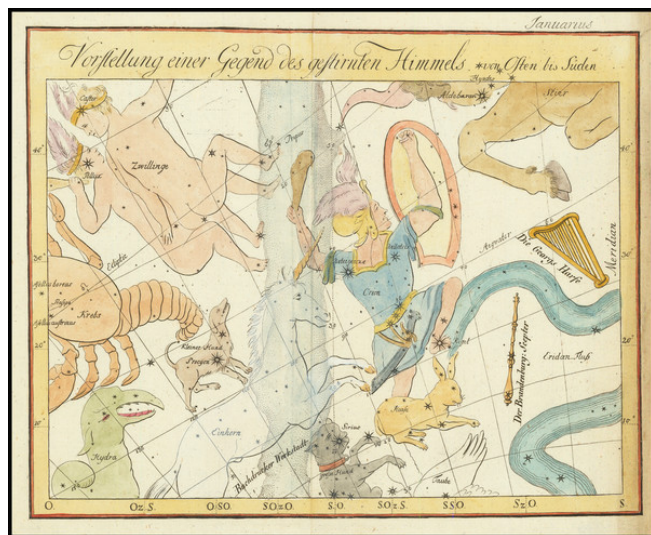

Stock#: 79489
Map Maker: Bode
Date: 1805 circa
Place: Berlin
Color: Hand Colored
Condition: VG
Size: 8 x 6.5 inches
Price: \$ 245.00

Description:

Striking star chart showing the constellations visible in the January sky, published by Johann Elert Bode (1747-1826), in his *Vorstellung der Gestirne auf XXXIV Tafeln*, 1805.

Major constellations include Orion, Cancer, Monoceros and Gemini.

Detailed Condition: