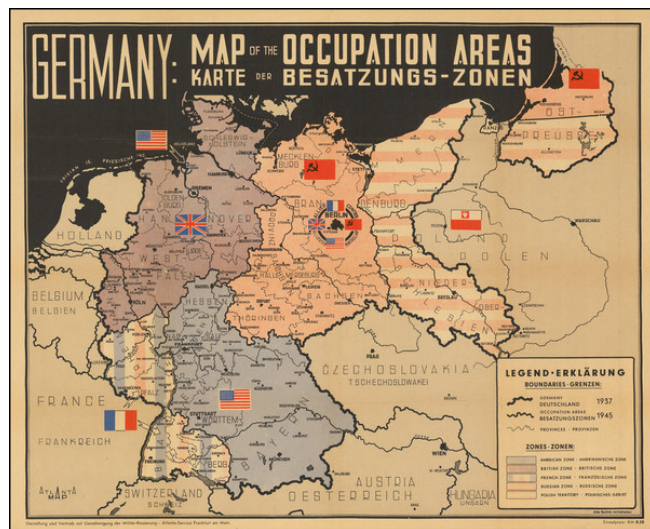

Barry Lawrence Ruderman Antique Maps Inc.

7407 La Jolla Boulevard
La Jolla, CA 92037

www.raremaps.com

(858) 551-8500
blr@raremaps.com

Germany: Map of the Occupation Areas | Karte Der Besatzungs-Zonen

Stock#: 79446
Map Maker: Atlanta Map
Date: 1945
Place: Frankfurt am Main
Color:
Condition: VG
Size: 19.5 x 15.5 inches
Price: SOLD

Description:

This colorful and attractive map depicts Germany and Central Europe in the immediate wake of World War II. The Allied Powers (United States of America, France, United Kingdom, and the Soviet Union) met at the Potsdam Conference, held at the Cecilienhof Castle near Berlin, from July 17 to August 2, 1945.

During the conference, the Allies agreed to partition Germany. As shown on the map, large portions of East Prussia were given to Poland and the Soviet Union (the Königsberg, or 'Kaliningrad Enclave'). What remained of Germany was then divided into military sectors of influence, each under a different Allied Power. East Germany was placed under Soviet influence, while most of northern Germany was placed under British auspices. The lands bordering France were placed under her control, while the Americans assumed responsibility for Bavaria, Hessen and part of Württemberg. Berlin, located deep within East Germany, was then itself divided into sectors of control, with the Soviets overseeing East Berlin, while West Berlin was shared by the other Allied Powers. Each zone is identified on the map with the flag of the appropriate Allied Power.

The Potsdam Conference envisaged that free and fair elections would occur throughout a united Germany. However, the Soviets assumed dictatorial control over East Germany, and it separated to form its own Communist state. The rest of the nation came to form West Germany, a democracy with very limited intervention from the Allied Powers.