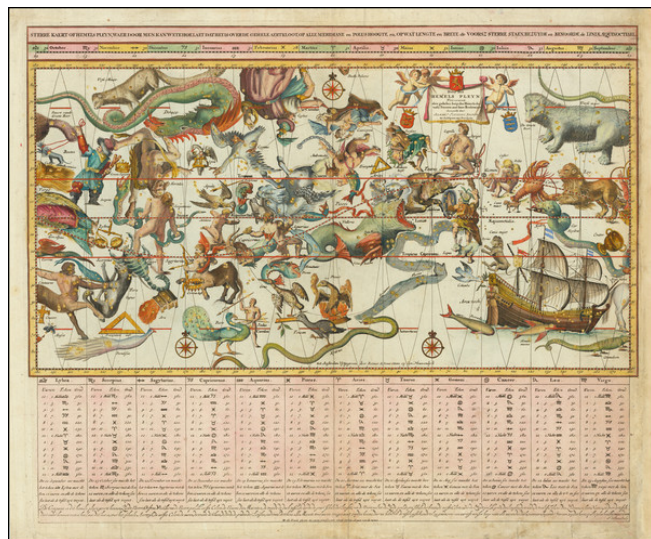

Barry Lawrence Ruderman Antique Maps Inc.

7407 La Jolla Boulevard
La Jolla, CA 92037

www.raremaps.com

(858) 551-8500
blr@raremaps.com

Sterre Kaert of Hemels Pleyn, waer door met kan wete hoe laet dat het is over de gehele aertkloot op alle meridiane en polus hoogte, en op wat lengte en brete, de voorsz sterre staen, bezuyde en benoorde de Liniae Aequinoctiael.

Stock#: 79415
Map Maker: Ottens
Date: 1750 circa
Place: Amsterdam
Color: Hand Colored
Condition: VG
Size: 23 x 18.5 inches
Price: \$ 2,400.00

Description:

Nice example of Ottens' edition of Remmet Teunisse Backer's scarce and interesting Dutch-produced celestial chart, which shows the constellations in a Mercator-projection type format, allowing for the constellations of both the northern and southern hemispheres to appear on a single projection.

A table of measurements organized by zodiac sign is shown in the lower portion of the image.

First issued by Remmet Teunisse Backer in 1709.

Detailed Condition:

Portion of right blank margin professionally reinstated. Bottom edge is a bit worn and soiled, but professionally restored. Better than Good.