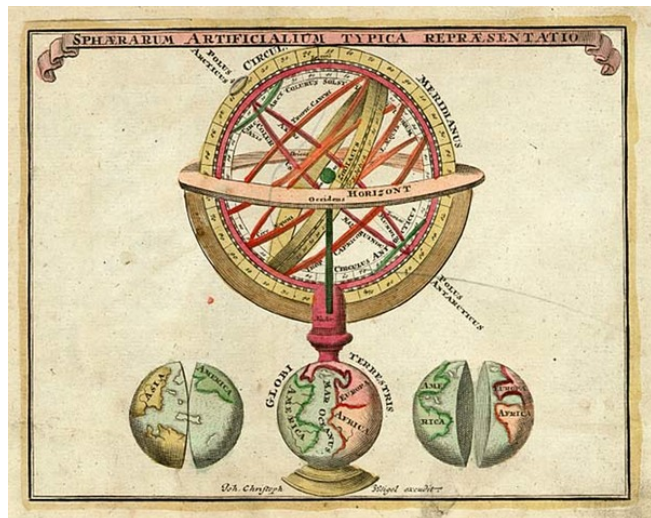

Barry Lawrence Ruderman Antique Maps Inc.

7407 La Jolla Boulevard
La Jolla, CA 92037

www.raremaps.com

(858) 551-8500
blr@raremaps.com

Sphaerum Artificialium Typica Repraesentatio

Stock#: 7939
Map Maker: Zurner / Weigel
Date: 1729
Place: Nuremberg
Color: Hand Colored
Condition: VG
Size: 7.5 x 5.5 inches
Price: SOLD

Description:

Decorative map from a scarce A.F. Zurner atlas. Full original color. Decorative armillary sphere with unique representations of the world below. A very unusual image, which we have never previously seen. A scarce decorative map.