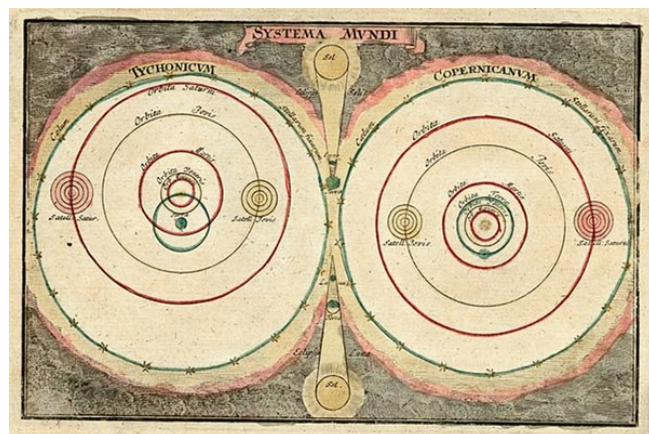

Barry Lawrence Ruderman Antique Maps Inc.

7407 La Jolla Boulevard
La Jolla, CA 92037

www.raremaps.com

(858) 551-8500
blr@raremaps.com

Systema Mundi

Stock#: 7937
Map Maker: Zurner / Weigel
Date: 1729
Place: Nuremberg
Color: Hand Colored
Condition: VG
Size: 7.5 x 5.5 inches
Price: SOLD

Description:

Decorative map from a scarce A.F. Zurner atlas. Full original color. Unusual pair of maps of the solar system, based upon the models of Copernicus and Tycho Brahe. A scarce decorative map.