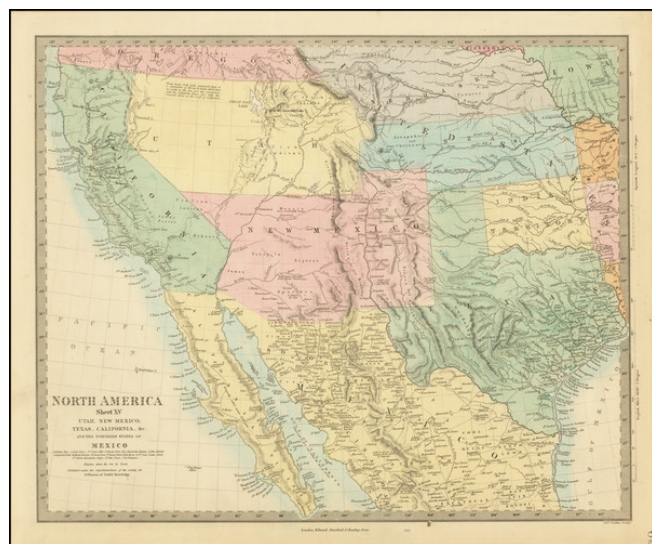

Stock#: 79339
Map Maker: SDUK
Date: 1852
Place: London
Color: Hand Colored
Condition: VG+
Size: 15.5 x 12.5 inches
Price: SOLD

Description:

Scarce map of the Southwestern United States, published by the Society for Diffusion of Useful Knowledge.

The map shows a fine snapshot of the earliest Western territorial configurations following the admission of Utah and New Mexico as Territories.

The map is dominated by a massive Utah, New Mexico (immediately post-Gadsden Purchase), with Kansas Territory shown for the first time and a strange configuration for Nebraska.

While the earlier editions of this map include the Republic of Texas, this later pre-Gadsden edition rarely appears on the market.

Excellent detail and notations throughout the map, including notes on Indian Tribes, mountain elevations, topography, etc.

A great collectors map.

Detailed Condition: