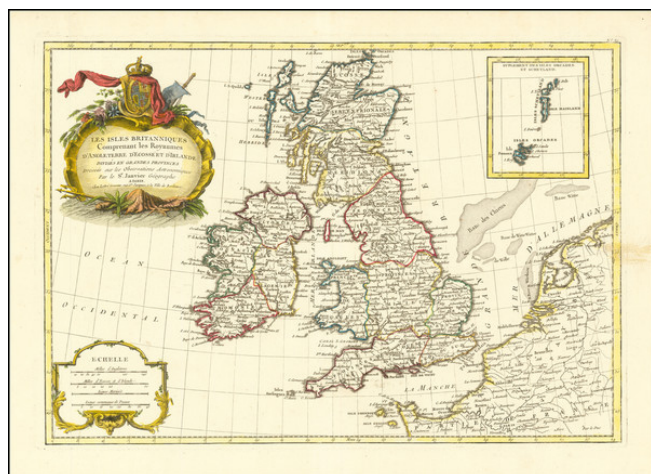

Barry Lawrence Ruderman Antique Maps Inc.

7407 La Jolla Boulevard
La Jolla, CA 92037

www.raremaps.com

(858) 551-8500
blr@raremaps.com

Les Isles Britanniques Comprenant les Royaumes D'Angleterre D'Ecosse et D'Irlande . .

Stock#: 79323
Map Maker: Janvier
Date: 1762
Place: Paris
Color: Hand Colored
Condition: VG+
Size: 17.5 x 12 inches
Price: SOLD

Description:

Detailed antique map of the British Isles with a decorative cartouche and coats of arms, published by Janvier around 1762.

The map was also issued in a larger format version by Janvier. In that version, the image extends farther to the east.

Detailed Condition: