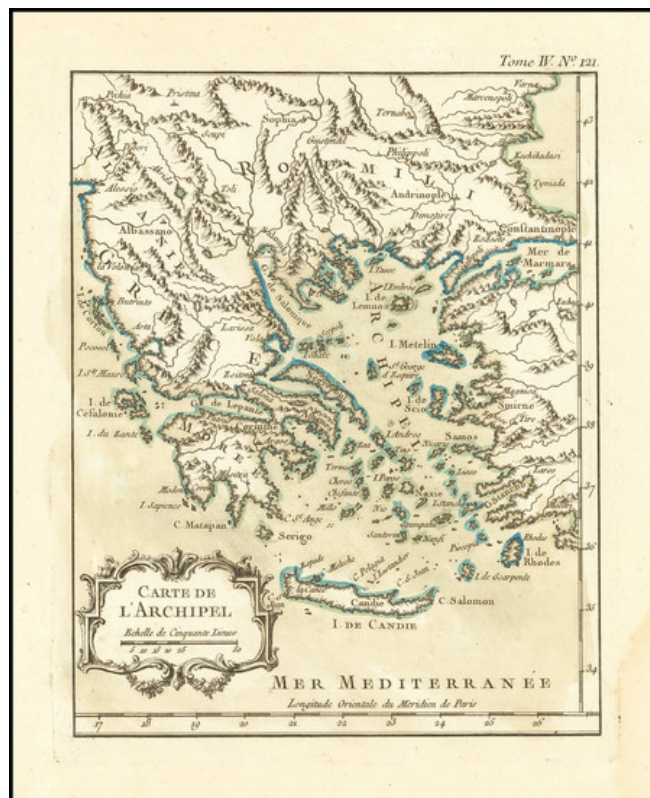

## Carte de l'Archipel

**Stock#:** 79316  
**Map Maker:** Bellin  
**Date:** 1761  
**Place:** Paris  
**Color:** Hand Colored  
**Condition:** VG+  
**Size:** 7 x 8.5 inches  
**Price:** \$ 125.00

### Description:

Original antique engraved map Greece and surrounding areas, called the "Archipelago" in this map.

This map was published by Jacques Nicolas Bellin in 1761, as part of his *Petite Atlas Maritime*.

### Detailed Condition:

Original wash hand-color.