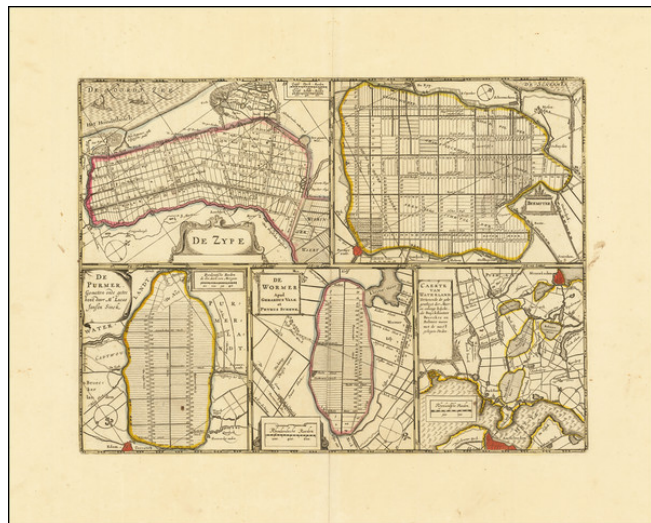

Stock#: 79215
Map Maker: Valk & Schenk
Date: 1700 circa
Place: Amsterdam
Color: Outline Color
Condition: VG+
Size: 18.25 x 13.5 inches
Price: \$ 195.00

Description:

Original antique map showing five important farming areas north of Amsterdam. This map was published by Valk and Schenk in Amsterdam around the year 1700.

These maps appear to show five "polders" or areas of reclaimed land. Beemster, shown, is the first of these such polders in Amsterdam, which required high levels of technical engineering of drainage systems and flood protection in order to be habitable. Beemster Lake was dried up between 1609 and 1612 using windmills.

One of these reclaimed lands is just north of Amsterdam, near the present-day Noord District.

Detailed Condition:

Original hand-color in outline.