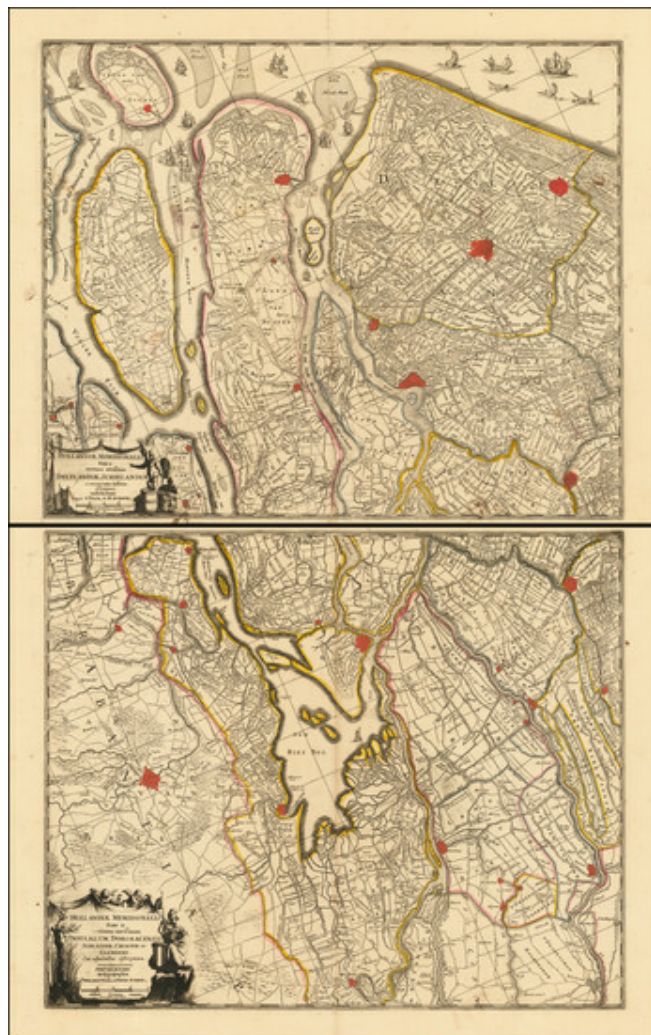

**Barry Lawrence Ruderman  
Antique Maps Inc.**

7407 La Jolla Boulevard  
La Jolla, CA 92037

[www.raremaps.com](http://www.raremaps.com)

(858) 551-8500  
[blr@raremaps.com](mailto:blr@raremaps.com)

**Hollandiae Meridionalis Pars I continens novissimam Delflandiae, Schielandiae. . . |  
Hollandiae Meridionalis Pars II continens novissimam Insularum Dordracensis  
Alblasser. . .**

**Stock#:** 79102  
**Map Maker:** Valk & Schenk  
**Date:** 1700  
**Place:** Amsterdam  
**Color:** Hand Colored  
**Condition:** VG+  
**Size:** 21.5 x 17.75 inches (each sheet)  
**Price:** \$ 575.00

**Description:**

Attractive two-sheet map of the Netherlands showing the coastal regions around Rotterdam and Delft, inland as far as Gorinchem.

This area is shown in a high level of detail, with many canals, rivers, roads, cities, towns, and more all shown in this relatively small but very densely populated area.

This map was published by Valk and Schenk in Amsterdam.

**Detailed Condition:**

Original hand-color in outline.