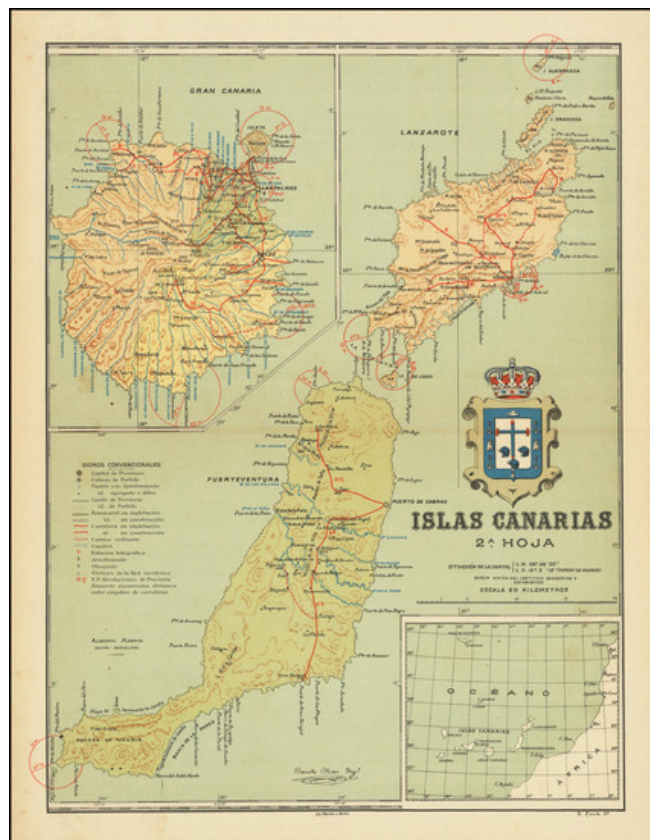

Barry Lawrence Ruderman Antique Maps Inc.

7407 La Jolla Boulevard
La Jolla, CA 92037

www.raremaps.com

(858) 551-8500
blr@raremaps.com

[Lanzarote, Fuerteventura, Gran Canaria) Isla Canarias 2a. Hoja

Stock#: 79082
Map Maker: Chias
Date: 1900 circa
Place: Barcelona
Color: Color
Condition: VG
Size: 12.75 x 17 inches
Price: \$ 275.00

Description:

Finely detailed map of three of the major islands in the Grand Canaries (Islas Gran Canarias).

Includes a large coat of arms.

Detailed Condition: